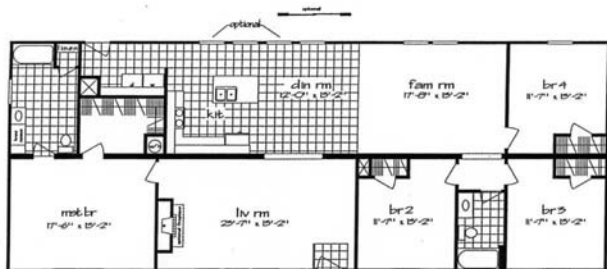

Model 7200

OPTIONAL GLAMOUR BATH

OPTIONAL BATH, UTILITY LAYOUT
AND END ENTRY

OPT. BASEMENT ENTRY

- 1992 Square Feet
- Dimensional Area 72'-0" x 27'-8"
- Four Bedrooms, Two Baths
- Separate Family Room
- Optional Glamour Bath
- Optional End Entry