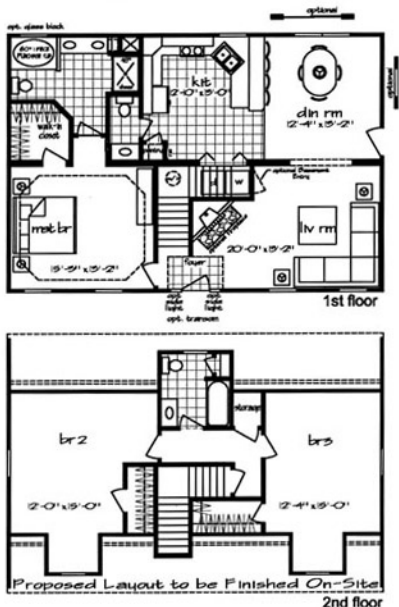

The Blue Ridge

Model 4002 Bonus Ranch

- First Floor 1106 Square Feet and Second Floor 591 Square Feet
- Dimensional Area First Floor 40'-0" x 27'-8" and Second Floor 40'-0" x 15'-0"
- Three Bedrooms, Two Baths