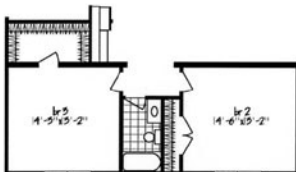

# Quail Run

Model 7201

opt. door and window layout for m. bath

alternate quest bath option

- Saddle Roof Option
- 1992 Square Feet
- Dimensional Area 72'-0" x 27'-8"
- Three Bedrooms, Two Baths