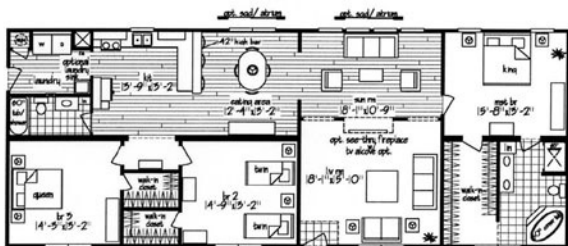

# Quail Run

Model 7201

opt. door and window layout for m. bath

alternate quest bath option

- Saddle Roof Option
- 1992 Square Feet
- Dimensional Area 72'-0" x 27'-8"
- Three Bedrooms, Two Baths