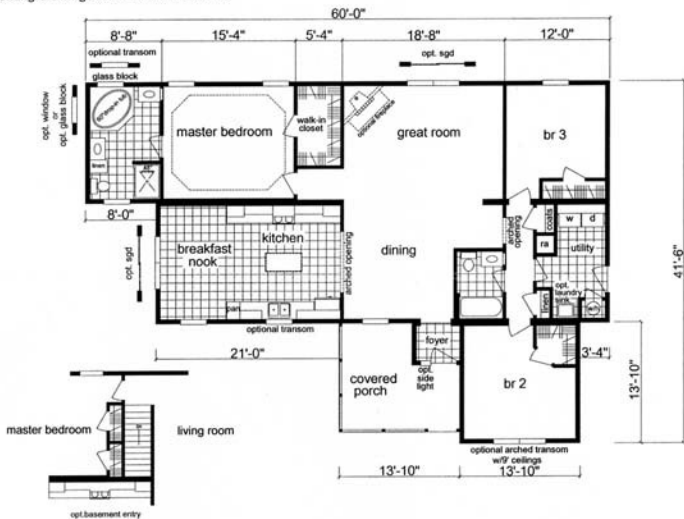

These are artist renderings for sales purposes only.
Refer to working drawings for actual dimensions.

Model 1601T Ranch

- 1767 Square Feet, plus 146 Square Feet of Covered Porch, Total 1913 Square Feet
- Three Bedrooms, Two Baths
- Deluxe Kitchen with Breakfast Nook
- Large Great Room
- Extra Large Master Bedroom
- Master Bath with His and Her Sinks
- Huge Porch and Separate Foyer