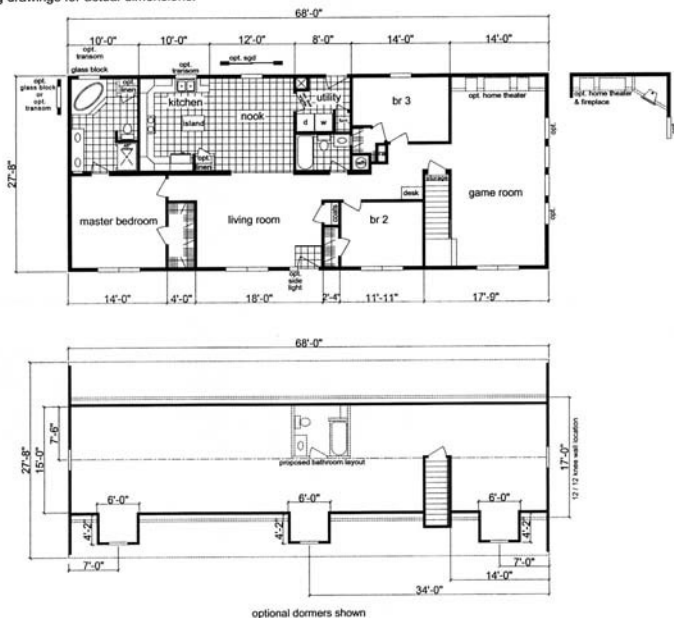

These are artist renderings for sales purposes only.  
Refer to working drawings for actual dimensions.

### Model 1681 Bonus Ranch

- 1881 Square Feet
- Three Bedrooms, Two Baths
- Huge Game Room with Optional Home Theatre
- Large Kitchen
- Glamour Bath in Master Suite