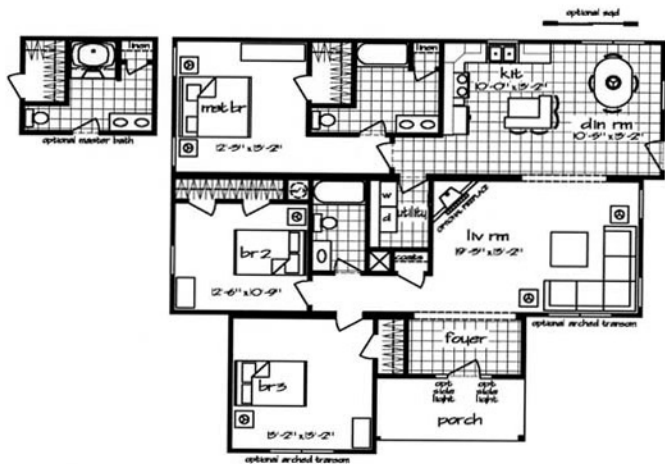

Key Largo

Model 4603 T

- 1522 Square Feet
- Additional 86 Square Feet of Incorporated Porch
- Dimensional Area 46'-0" x 13'-10", 44'-0" x 13'-10" and 13'-10" x 13'-10"
- Three Bedrooms, Two Baths