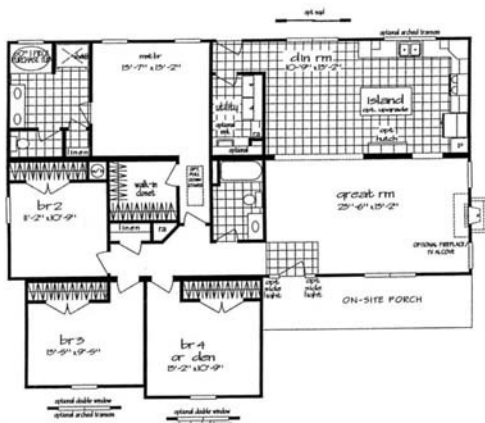

Coronado

Model 5403 T

- 1858 Square Feet
- Dimensional Area 54'-0" x 27'-8, 13'-10" x 27'-8"
- Deluxe Gourmet Kitchen
- Extra Large Great Room
- Four Bedrooms, Two Baths
- Lots of Closet and Linen Storage
- Separate Laundry with Optional Sink or Freezer Space