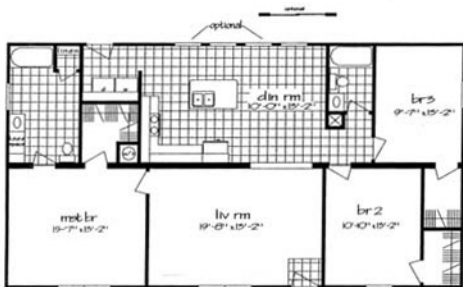

Model 5200

OPT. GLAMOUR BATH

OPTIONAL BATH, UTILITY LAYOUT
AND END ENTRY

OPT. BASEMENT ENTRY

- 1438 Square Feet
- Dimensional Area 52'-0" x 27'-8"
- Three Bedrooms, Two Baths
- Optional End Entry