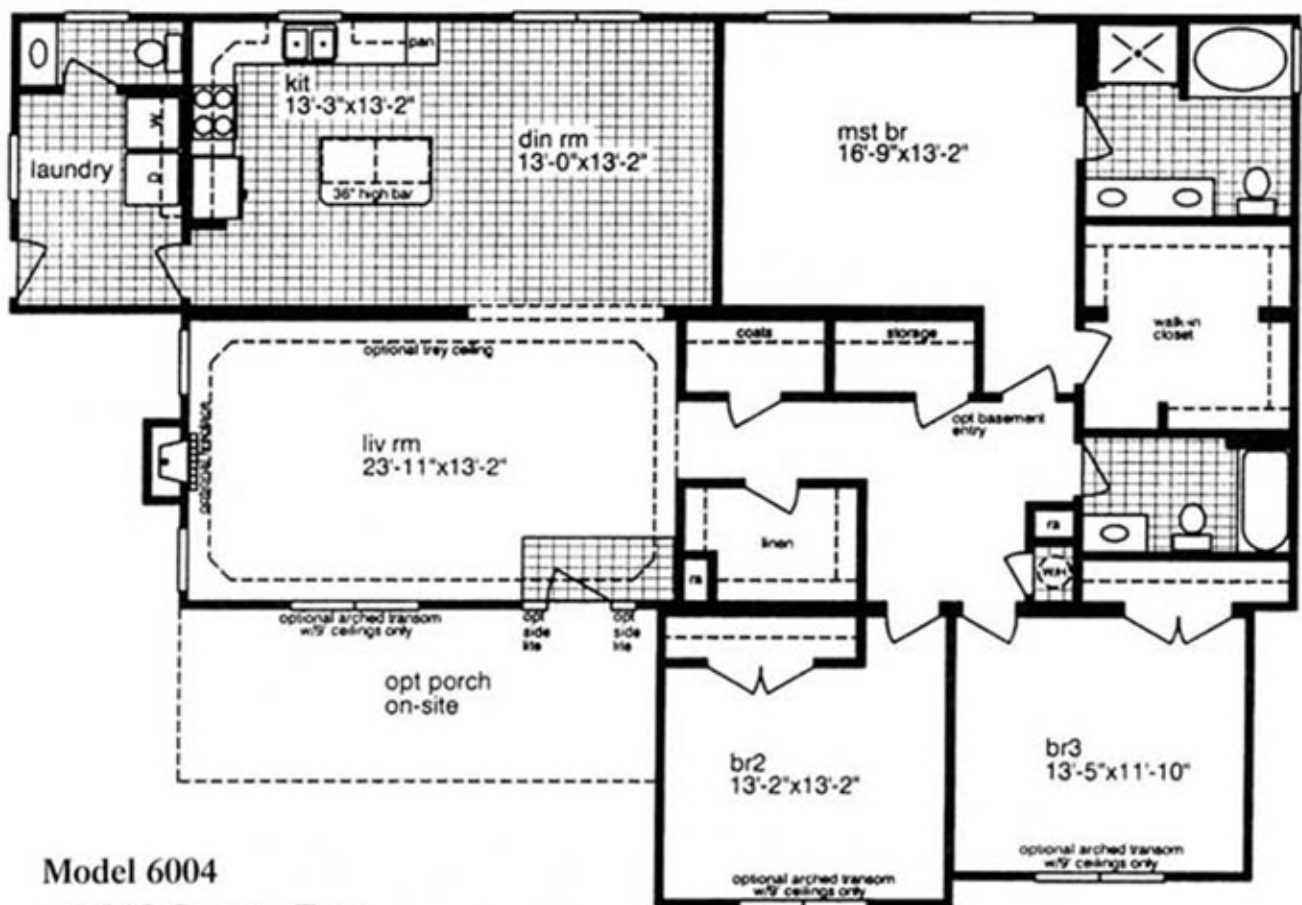

### Model 6004

- 1,913 Square Feet
- Dimensional Area 60'-0" x 27'-8", 52'-0" x 27'-8" and 13'-10" x 27'-8"
- Three Bedrooms, Two 1/2 Baths
- Large Laundry Room with 1/2 Bath
- Huge Master Bedroom Closet
- Oversized Linen and Coat Closets