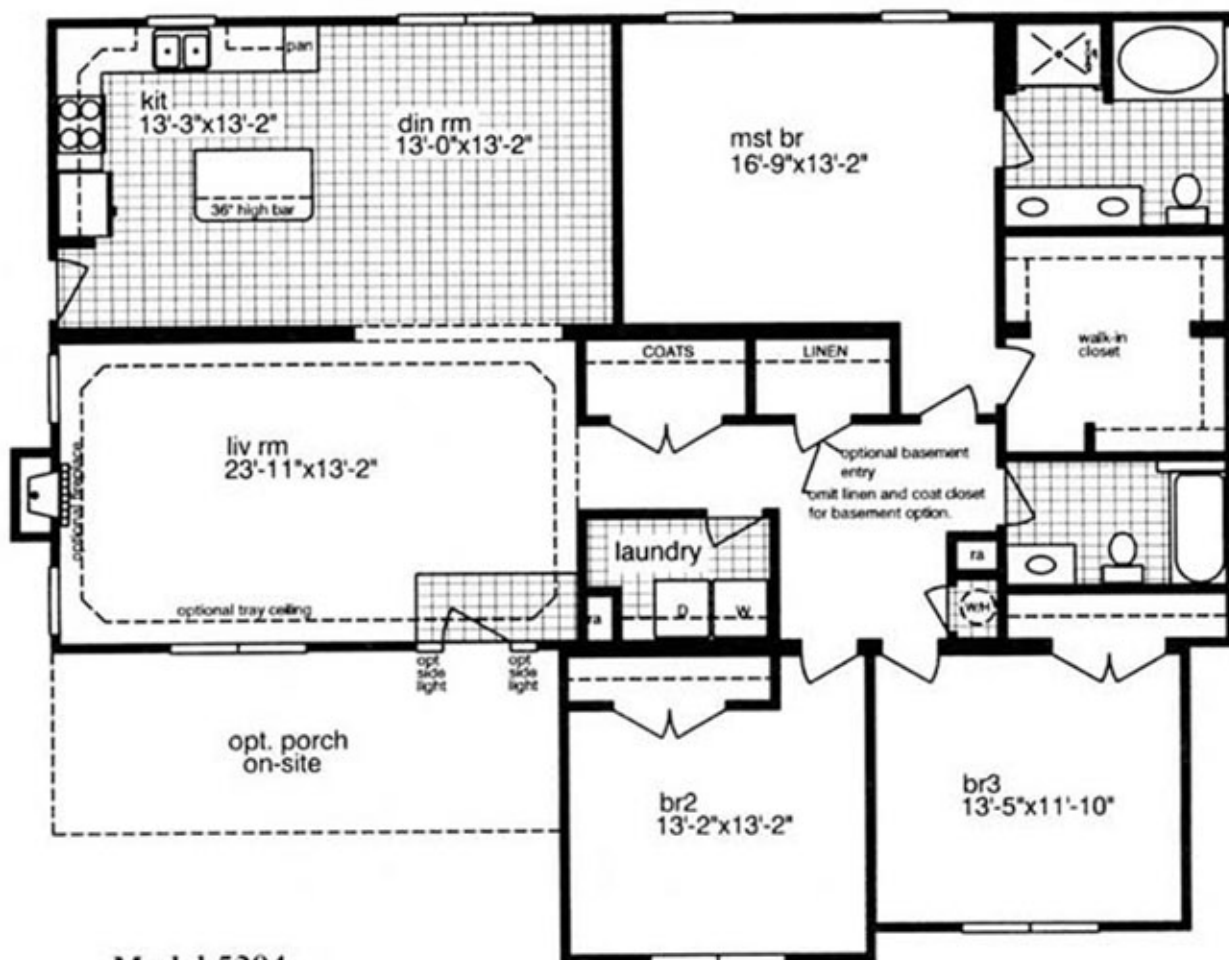

optional

Model 5204

- 1,802 Square Feet
- Dimensional Area 52'-0" x 27'-8" and 13'-10" x 27'-8"
- Three Bedrooms, Two Baths
- Oversized Rooms Throughout
- Huge Coat, Linen and Master Bedroom Closets
- Separate Laundry Room