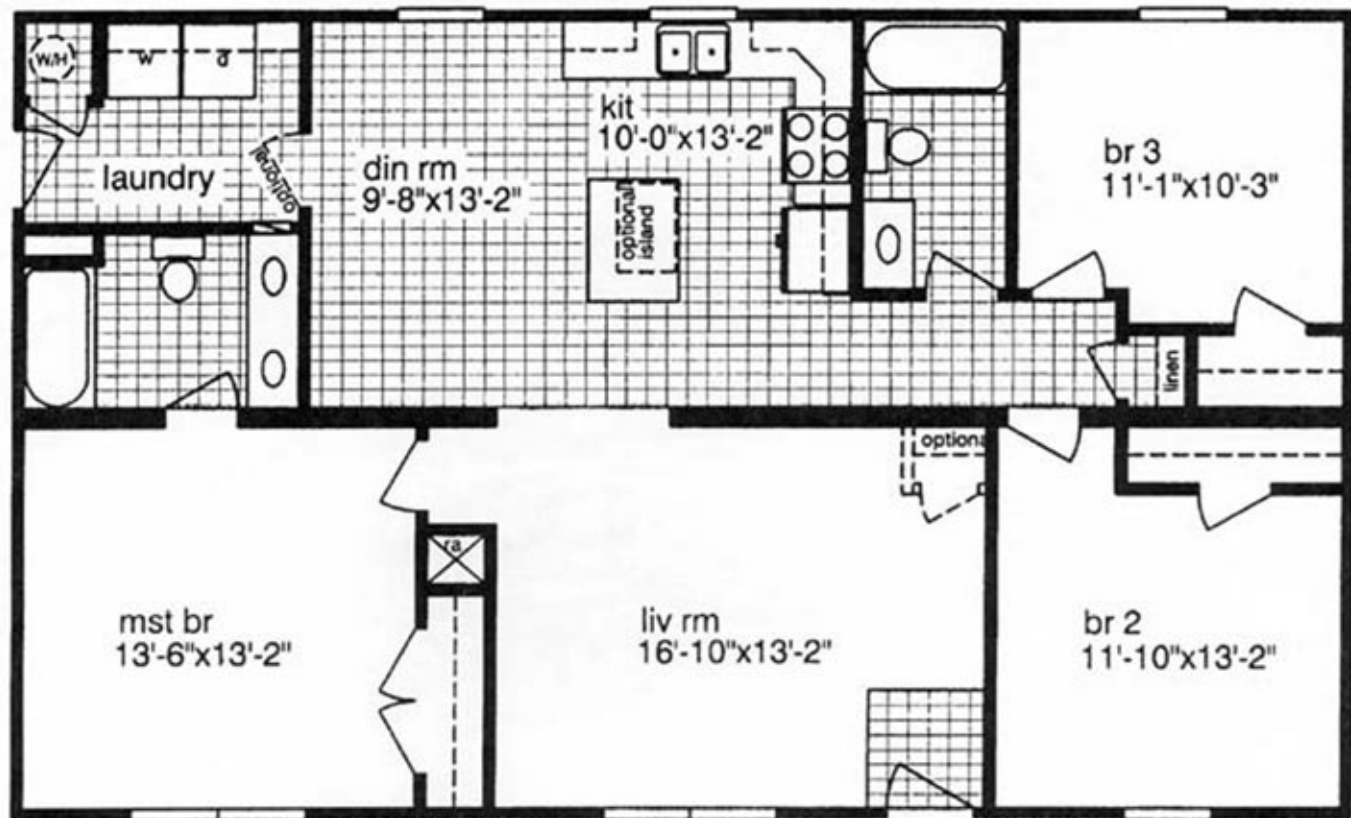

optional

OPTIONAL BATH

Model 4601

- 1,273 Square Feet
- Dimensional Area 46'-0" x 27'-8"
- Three Bedrooms, Two Baths